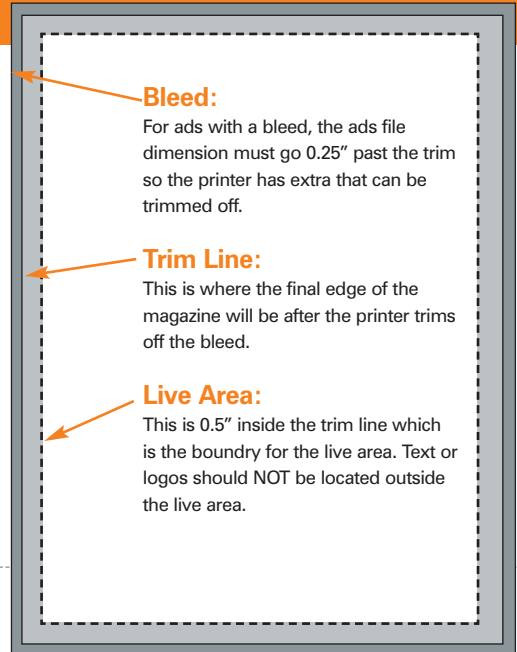

### submit your ad:

Email your ad to  
 materials@ziapublishing.com

Publication Trim size: 8.375" x 10.875"

Full Page Non-Bleed  
 (Live Matter): 7.375" x 9.75"