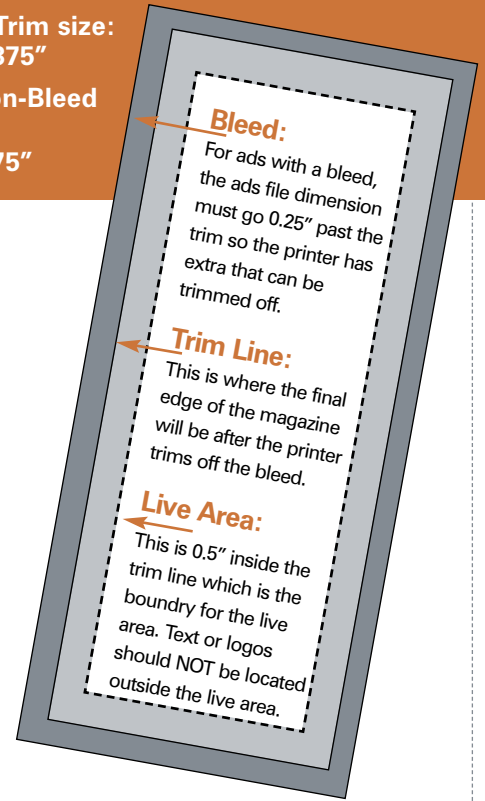

accepted ad sizes

Publication Trim size — 4" x 10.875"

unit size	width	height
2 PAGE BLEED	8.5"	11.375"
2 PAGE TRIM SIZE	8"	10.875"
2 PAGE LIVE MATTER [NON-BLEED]	7.25"	9.75"
FULL PAGE BLEED / COVERS	4.25"	11.375"
FULL PAGE TRIM SIZE	4.125"	10.875"
FULL PAGE LIVE MATTER [NON-BLEED]	3.1875"	9.75"
3/4 PAGE VERTICAL	3.25"	7.25"
1/2 PAGE VERTICAL	3.25"	4.75"
1/3 PAGE CO-OP* [HEALTH & WELLNESS]	3.25"	3.125"
1/4 PAGE HORIZONTAL	3.25"	2.25"

3 line address which includes:  
hours  
website address  
business address • phone number

contact information:

Questions?  
Debra Sutton x14  
debra@ziapublishing.com  
materials@ziapublishing.com

Yessica Nograro-Borquez x17  
yessica@ziapublishing.com  
materials@ziapublishing.com

submit your ad:

Email your ad to:  
materials@ziapublishing.com or  
contact us for FTP upload information.

Publication Trim size:  
4.125" x 10.875"

Full Page Non-Bleed  
(Live Matter):  
3.187" x 9.875"

ADS WITH A BLEED

- ✓ CORRECT BLEED  
Ad with bleed has the correct 0.25" bleed.
- ✓ TEXT IS WITHIN TRIM LINE  
Ad with bleed should not have any text or logos within 0.5" of the trim line.
- ✓ CROP MARKS  
Ad with bleed should be submitted with crop marks to insure proper alignment and placement on the page.