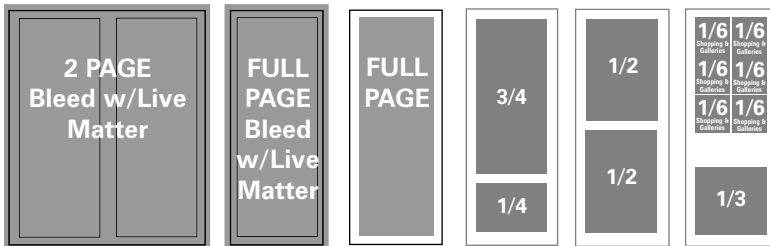

accepted ad sizes

Publication Trim size — 4" x 10.875"

unit size	width	height
2 PAGE BLEED	8.5"	11.375"
2 PAGE TRIM SIZE	8"	10.875"
2 PAGE LIVE MATTER [NON-BLEED]	7.25"	9.75"
FULL PAGE BLEED / COVERS	4.25"	11.375"
FULL PAGE TRIM SIZE	4.125"	10.875"
FULL PAGE LIVE MATTER [NON-BLEED]	3.1875"	9.75"
3/4 PAGE VERTICAL	3.25"	7.25"
1/2 PAGE VERTICAL	3.25"	4.75"
1/3 PAGE CO-OP* [HEALTH & WELLNESS]	3.25"	3.125"
1/4 PAGE HORIZONTAL	3.25"	2.25"

NOTE: Final trim sizes for ads with bleed require a .25" bleed plus .4375" between text (live matter) and trim. PLEASE add 0.25" bleed all the way around the ad and save file with this bleed before sending. PLEASE do not allow text to go into non-live matter space.

1/6 page co-op section

We need the following materials and our design team will put it together and send you a proof for approval.

300 dpi photo 1.5" wide x 1.75" deep  
15-word description to fit on 3 lines 1.6875" long