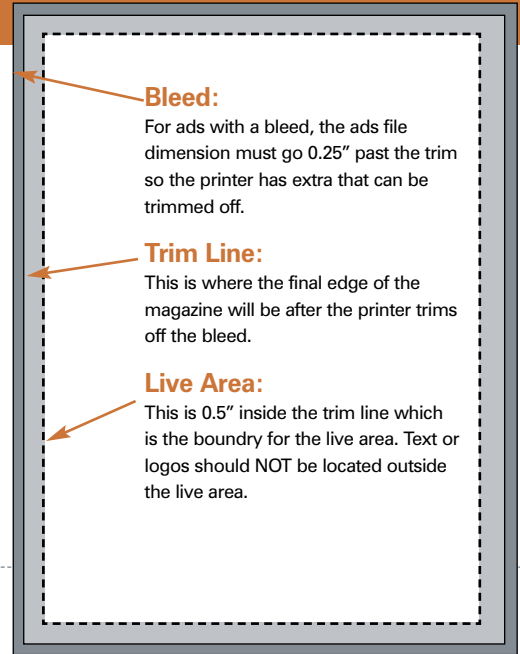

accepted ad sizes

Publication Trim size — 8.375" x 10.875"

unit size

	width	height
2 PAGE BLEED	17.25"	11.375"
2 PAGE TRIM SIZE	16.75"	10.875"
2 PAGE LIVE MATTER [NON-BLEED]	15.75"	9.75"
FULL PAGE BLEED / COVERS	8.875"	11.375"
FULL PAGE TRIM SIZE	8.375"	10.875"
FULL PAGE LIVE MATTER [NON-BLEED]	7.375"	9.75"
2/3 PAGE VERTICAL BLEED	5.50"	11.375"
2/3 PAGE VERTICAL TRIM SIZE	5.25"	10.875"
2/3 PAGE VERTICAL LIVE MATTER	4.75"	9.75"
2/3 PAGE VERTICAL	4.75"	9.75"
1/2 PAGE VERTICAL	4.75"	7.25"
1/3 PAGE SQUARE	4.75"	4.75"
1/6 PAGE VERTICAL	2.25"	4.75"
1/6 PAGE HORIZONTAL	4.75"	2.25"

Publication Trim size: 8.375" x 10.875"

Full Page Non-Bleed
(Live Matter): 7.375" x 9.75"

Bleed:

For ads with a bleed, the ads file dimension must go 0.25" past the trim so the printer has extra that can be trimmed off.

Trim Line:

This is where the final edge of the magazine will be after the printer trims off the bleed.

Live Area:

This is 0.5" inside the trim line which is the boundary for the live area. Text or logos should NOT be located outside the live area.

ADS WITH A BLEED

- ✓ CORRECT BLEED
Ad with bleed has the correct 0.25" bleed.
- ✓ TEXT IS WITHIN TRIM LINE
Ad with bleed should not have any text or logos within 0.5" of the trim line.
- ✓ CROP MARKS
Ad with bleed should be submitted with crop marks to insure proper alignment and placement on the page.