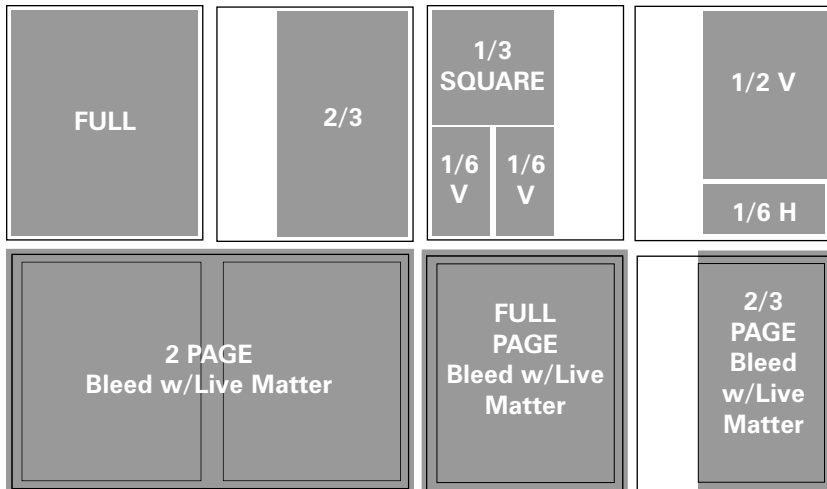

accepted ad sizes

Publication Trim size — 8.375" x 10.875"

unit size

	width	height
2 PAGE BLEED	17.25"	11.375"
2 PAGE TRIM SIZE	16.75"	10.875"
2 PAGE LIVE MATTER [NON-BLEED]	15.75"	9.75"
FULL PAGE BLEED / COVERS	8.875"	11.375"
FULL PAGE TRIM SIZE	8.375"	10.875"
FULL PAGE LIVE MATTER [NON-BLEED]	7.375"	9.75"
2/3 PAGE VERTICAL BLEED	5.50"	11.375"
2/3 PAGE VERTICAL TRIM SIZE	5.25"	10.875"
2/3 PAGE VERTICAL LIVE MATTER	4.75"	9.75"
2/3 PAGE VERTICAL	4.75"	9.75"
1/2 PAGE VERTICAL	4.75"	7.25"
1/3 PAGE SQUARE	4.75"	4.75"
1/6 PAGE VERTICAL	2.25"	4.75"
1/6 PAGE HORIZONTAL	4.75"	2.25"

NOTE: Final trim sizes for ads with bleed require a .25" bleed plus .5" between text (live matter) and trim. PLEASE add 0.25" bleed all the way around the ad and save file with this bleed before sending. PLEASE do not allow text to go into non-live matter space.

Publication Trim size: 8.375" x 10.875"

Full Page Non-Bleed
(Live Matter): 7.375" x 9.75"

Bleed:

For ads with a bleed, the ads file dimension must go 0.25" past the trim so the printer has extra that can be trimmed off.

Trim Line:

This is where the final edge of the magazine will be after the printer trims off the bleed.

Live Area:

This is 0.5" inside the trim line which is the boundary for the live area. Text or logos should NOT be located outside the live area.